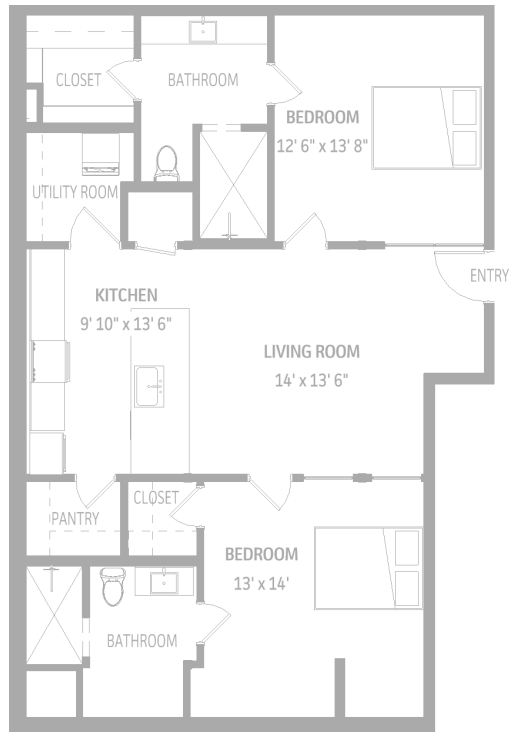

THE RESIDENCES AT
ARMOUR & CO.

UNIT K

2 BEDROOMS

2 BATHROOMS

AREA: 1,092 SQ FT

THE RESIDENCES AT
ARMOUR & CO.

2309 FIRST AVE N
BIRMINGHAM, AL 35203

Floor plans are not to scale, dimensions are approximate, and may vary from the built unit. Floor plans, including room layouts and the configuration and location of appliance, cabinets, closets, and plumbing facilities shown within the unit are subject to change.