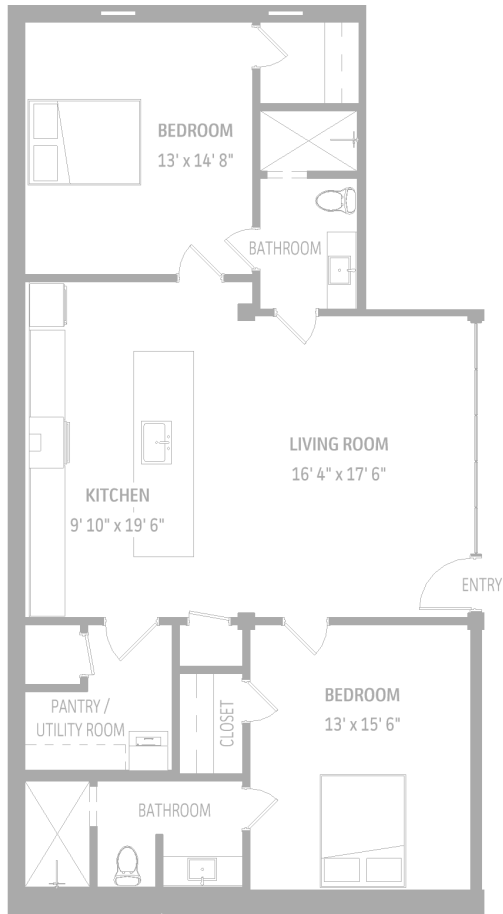

THE RESIDENCES AT
ARMOUR & CO.

UNIT I

2 BEDROOMS
2 BATHROOMS
AREA: 1,204 SQ FT

THE RESIDENCES AT
ARMOUR & CO.
2309 FIRST AVE N
BIRMINGHAM, AL 35203

Floor plans are not to scale, dimensions are approximate, and may vary from the built unit. Floor plans, including room layouts and the configuration and location of appliance, cabinets, closets, and plumbing facilities shown within the unit are subject to change.