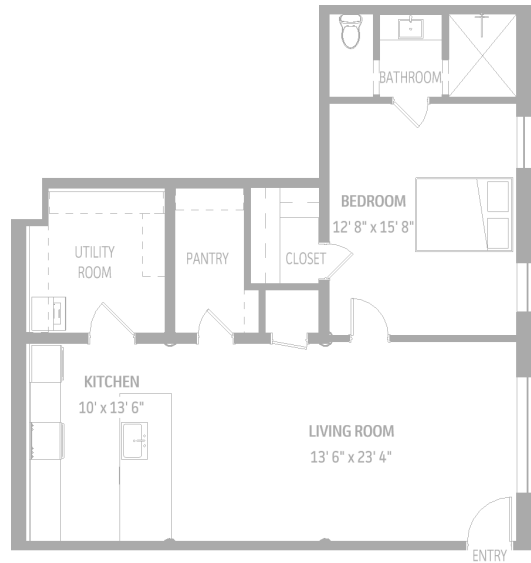

THE RESIDENCES AT
ARMOUR & CO.

UNIT H

1 BEDROOM

1 BATHROOM

AREA: 937 SQ FT

THE RESIDENCES AT
ARMOUR & CO.

2309 FIRST AVE N
BIRMINGHAM, AL 35203

Floor plans are not to scale, dimensions are approximate, and may vary from the built unit. Floor plans, including room layouts and the configuration and location of appliance, cabinets, closets, and plumbing facilities shown within the unit are subject to change.