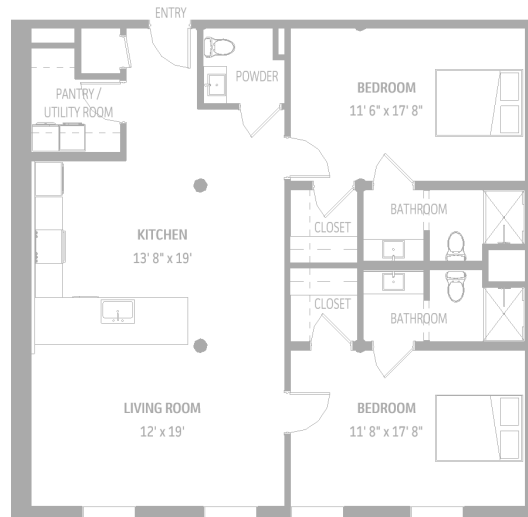

THE RESIDENCES AT
ARMOUR & CO.

UNIT F

2 BEDROOMS
2.5 BATHROOMS
AREA: 1,329 SQ FT

THE RESIDENCES AT
ARMOUR & CO.
2309 FIRST AVE N
BIRMINGHAM, AL 35203

Floor plans are not to scale, dimensions are approximate, and may vary from the built unit. Floor plans, including room layouts and the configuration and location of appliance, cabinets, closets, and plumbing facilities shown within the unit are subject to change.