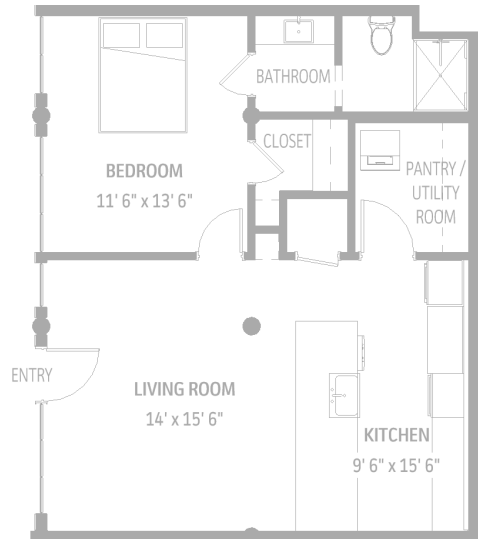

THE RESIDENCES AT  
**ARMOUR & CO.**

**UNIT E**

1 BEDROOM

1 BATHROOM

AREA: 712 SQ FT

THE RESIDENCES AT  
ARMOUR & CO.

2309 FIRST AVE N  
BIRMINGHAM, AL 35203

Floor plans are not to scale, dimensions are approximate, and may vary from the built unit. Floor plans, including room layouts and the configuration and location of appliance, cabinets, closets, and plumbing facilities shown within the unit are subject to change.