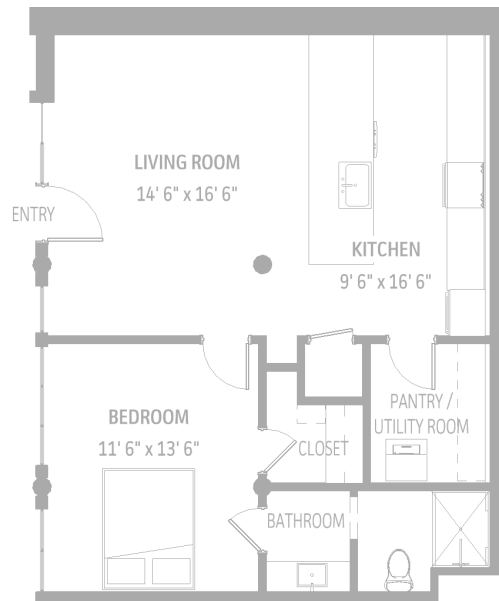

THE RESIDENCES AT  
**ARMOUR & CO.**

**UNIT D**

1 BEDROOM

1 BATHROOM

AREA: 731 SQ FT

THE RESIDENCES AT  
ARMOUR & CO.

2309 FIRST AVE N  
BIRMINGHAM, AL 35203

Floor plans are not to scale, dimensions are approximate, and may vary from the built unit. Floor plans, including room layouts and the configuration and location of appliance, cabinets, closets, and plumbing facilities shown within the unit are subject to change.