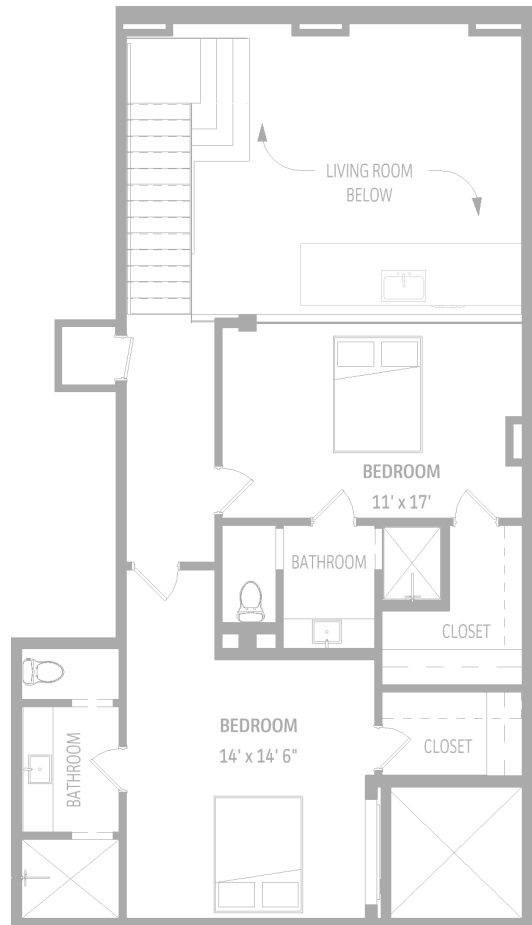

THE RESIDENCES AT  
**ARMOUR & CO.**

LOWER LEVEL

UPPER LEVEL

**UNIT C**

3 BEDROOMS

3 BATHROOMS

AREA: 2,405 SQ FT

THE RESIDENCES AT  
 ARMOUR & CO.

2309 FIRST AVE N  
 BIRMINGHAM, AL 35203

Floor plans are not to scale, dimensions are approximate, and may vary from the built unit. Floor plans, including room layouts and the configuration and location of appliance, cabinets, closets, and plumbing facilities shown within the unit are subject to change.