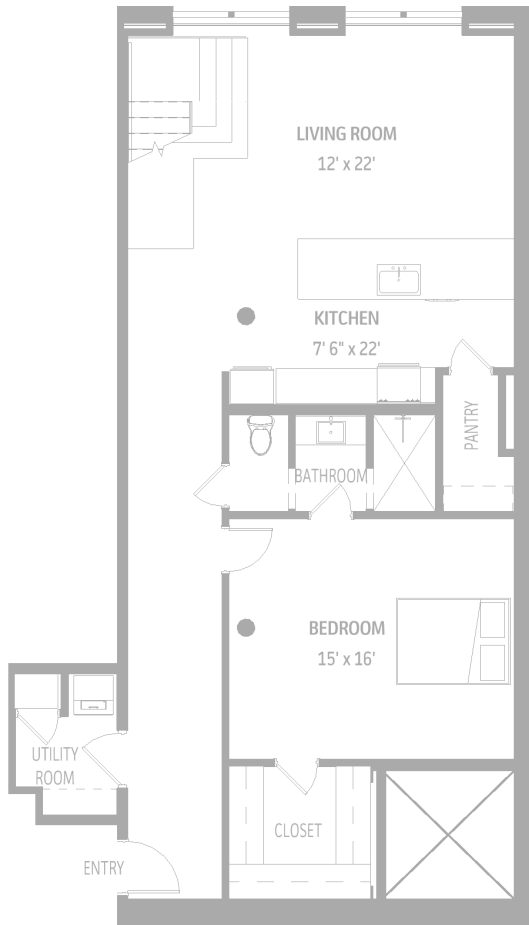

THE RESIDENCES AT  
**ARMOUR & CO.**

LOWER LEVEL

UPPER LEVEL

**UNIT C**

3 BEDROOMS

3 BATHROOMS

AREA: 2,405 SQ FT

THE RESIDENCES AT  
 ARMOUR & CO.

2309 FIRST AVE N  
 BIRMINGHAM, AL 35203

Floor plans are not to scale, dimensions are approximate, and may vary from the built unit. Floor plans, including room layouts and the configuration and location of appliance, cabinets, closets, and plumbing facilities shown within the unit are subject to change.