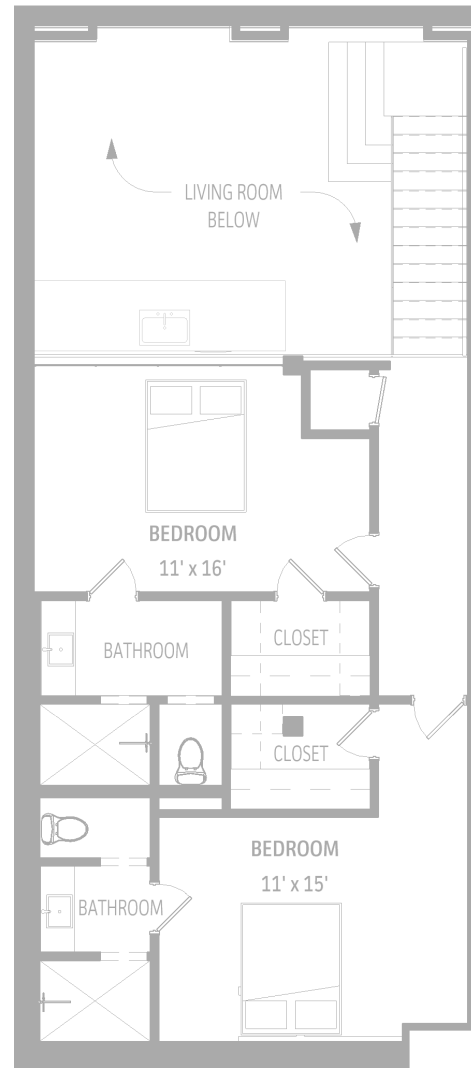

THE RESIDENCES AT ARMOUR & CO.

LOWER LEVEL

UPPER LEVEL

UNIT A

3 BEDROOMS
3 BATHROOMS
AREA: 2,175 SQ FT

THE RESIDENCES AT
ARMOUR & CO.

2309 FIRST AVE N
BIRMINGHAM, AL 35203

Floor plans are not to scale, dimensions are approximate, and may vary from the built unit. Floor plans, including room layouts and the configuration and location of appliance, cabinets, closets, and plumbing facilities shown within the unit are subject to change.