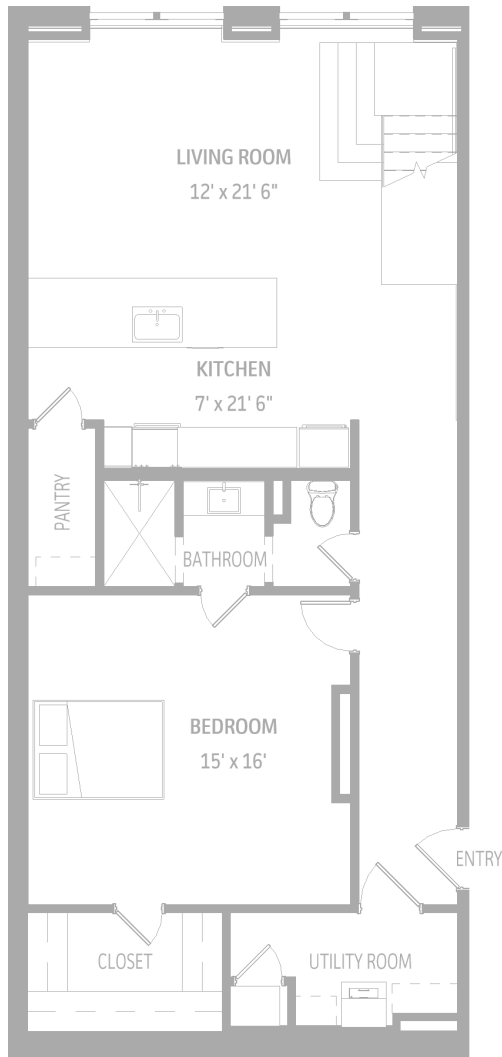

THE RESIDENCES AT ARMOUR & CO.

LOWER LEVEL

UPPER LEVEL

UNIT A

3 BEDROOMS
3 BATHROOMS
AREA: 2,175 SQ FT

THE RESIDENCES AT
ARMOUR & CO.

2309 FIRST AVE N
BIRMINGHAM, AL 35203

Floor plans are not to scale, dimensions are approximate, and may vary from the built unit. Floor plans, including room layouts and the configuration and location of appliance, cabinets, closets, and plumbing facilities shown within the unit are subject to change.